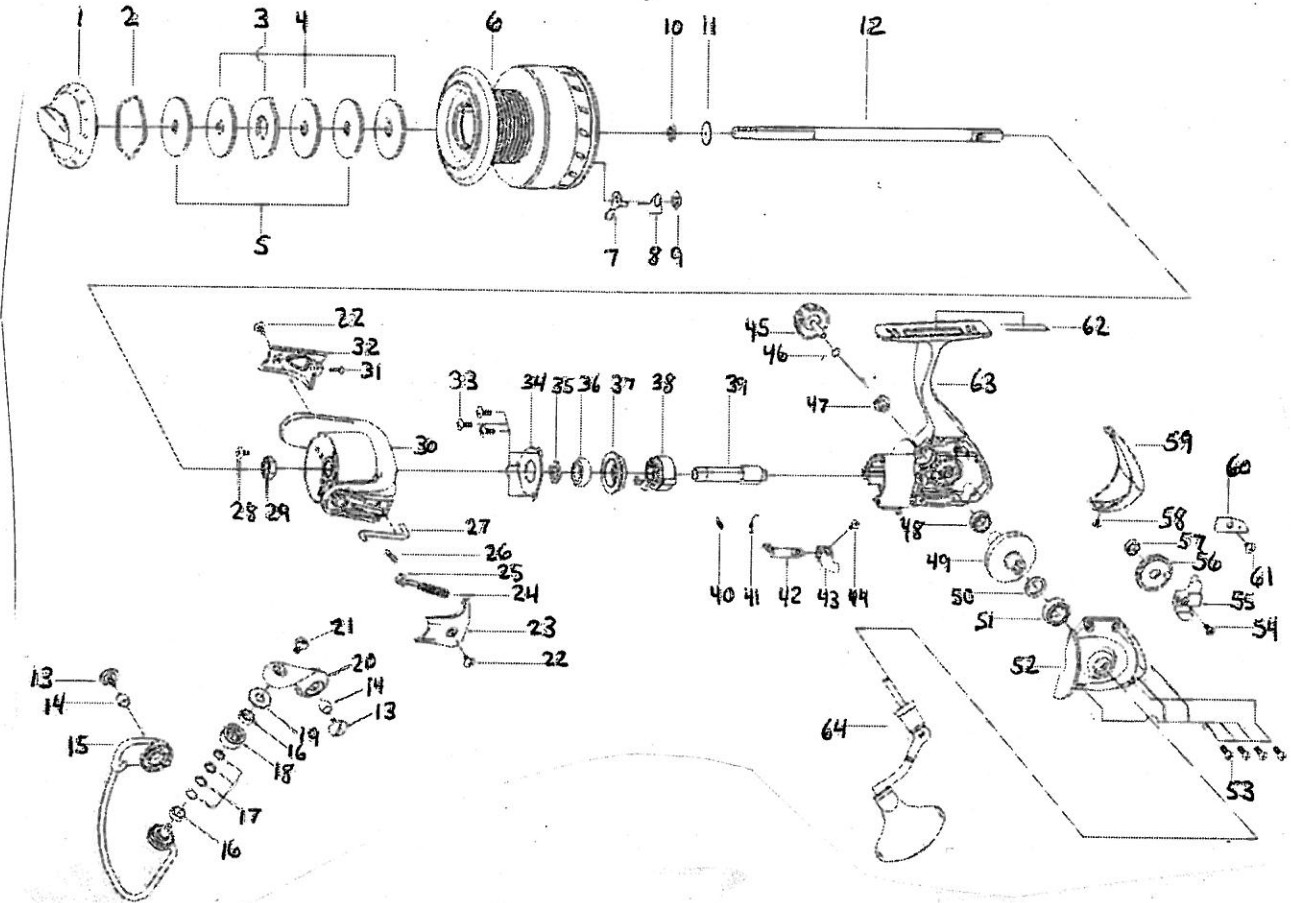

C606 ALB

PARTS LIST OF C606 ALB

ITEM	DESCRIPTION	C606ALB	ITEM	DESCRIPTION	C606ALB	ITEM	DESCRIPTION	C606ALB
1	DRAG KNOB ASSY	1131715	22	SCREW	1108936	44	SCREW	1092777
2	RETAINER RING	1085295	23	ROTOR COVER	1131726	45	HANDLE SCREW CAP	1131705
3	EARED WASHER	1108878	24	SPRING	1114721	46	WASHER	1129711
4	WASHER	1131685	25	SLIDER	1085330	47	WASHER	1092781
5	KEY WASHER	1131686	26	BAIL LEVER	1102136	48	BALL BEARING	1108910
6	SPOOL ALUM ASSY	1131716	27	KICK LEVER	1131727	49	DRIVE GEAR	1131733
7	CLICK GEAR	1131717	28	SCREW	1131700	50	WASHER	1085315
8	CLICK SPRING	1131719	29	ROTOR NUT	1085302	51	BALL BEARING	1108910
9	"O"RETAINER	1117948	30	ROTOR	1131728	52	BODY COVER	1131734
10	CLICK GEAR WASHER	1108886	31	SCREW	1112109	53	SCREW	1126403
11	CLICK GEAR	1085299	32	ROTOR COVER	1131730	54	SCREW	1085341
12	MAIN SHAFT	1131720	33	SCREW	1126451	55	SLIDER	1131735
13	SCREW	1131721	34	BALL BEARING RETAINER	1126393	56	OSCILLATION GEAR	1131736
14	BUSHING	1114717	35	WASHER	1131729	57	BALL BEARING	1112125
15	BAIL ASSY	1131722	36	BALL BEARING	1108910	58	SCREW	1118106
16	BALL BEARING	1085326	37	BALL BEARING HOLDER	1115558	59	REAR COVER	1131737
17	BUSHING	1131723	38	ONE WAY CLUTCH BEARING	1108908	60	SLIDER RETAINER	1126453
18	LINE ROLLER	1131724	39	PINION GEAR	1131731	61	SCREW	1131738
19	LINE ROLLER BUSHING	1085324	40	OWC BEARING SPRING	1112114	62	BODY DECORATION PLATE	1117987
20	BAIL ARM	1131725	41	SPRING	1111490	63	BODY	1131739
21	SCREW	1085322	42	ANTI-REVERSE LEVER	1131704	64	HANDLE ASSY	1131740
			43	ANTI-REVERSE BUTTON	1131732			