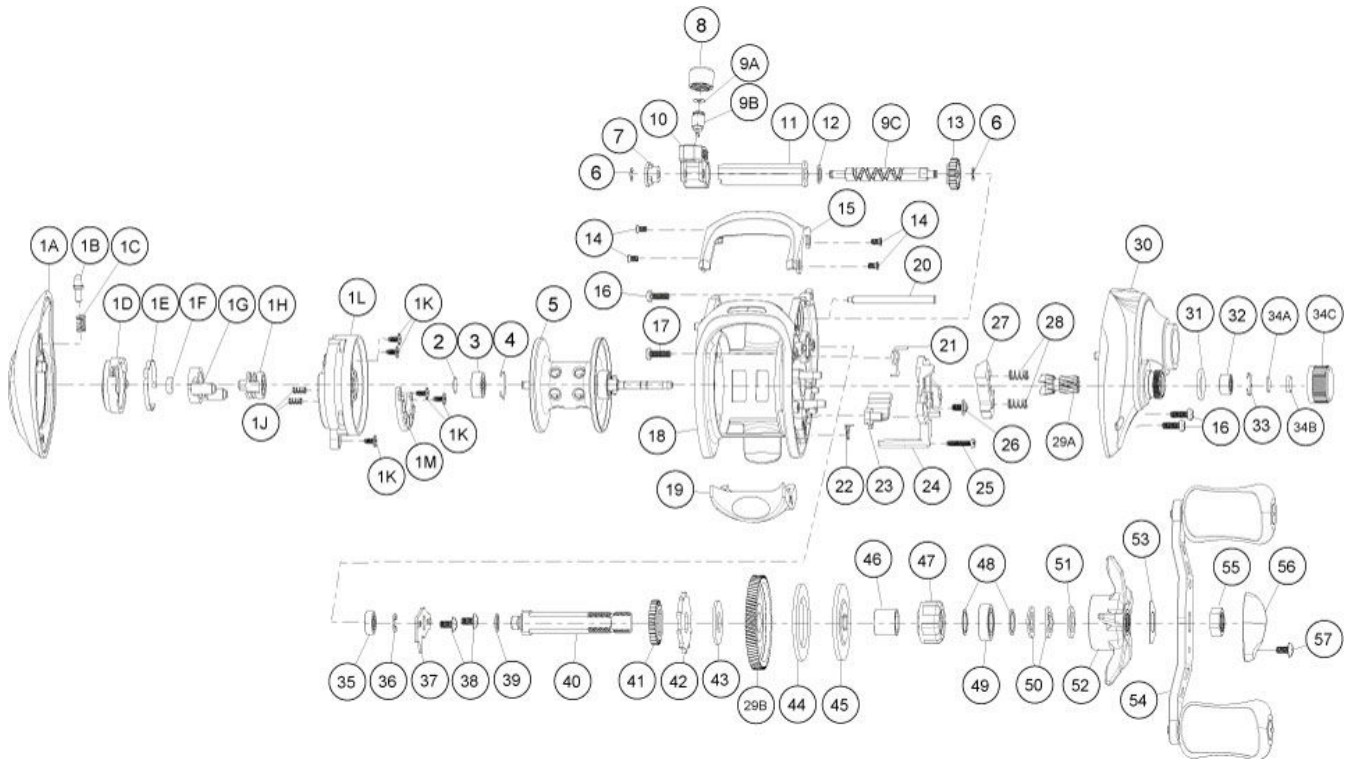

QUANTUM[®]

Metrix

ME100H

Quantum ME100H Baitcast Reel Part List

Key #	Description	Qty.	Part No.	Key #	Description	Qty.	Part No.
1	Palm Side Cover Kit (includes)	1	JB4023-01	25	Thumb Bar Screw	1	ZW053-01
1A	Palm Side Cover Assembly	1	N/A	26	Release Slider Screw	1	EB125-01
1B	Palm Side Locking Lever	1	MW119-01	27	Pinion Yolk	1	NW025-01
1C	Locking Lever Spring	1	MW096-01	28	Pinion Yolk Spring	2	KW040-01
1D	Casting Control Dial	1	MW026-02	29	Gear Kit	1	KW4011-01
1E	Control Dial Clicker Spring	1	MW108-01	29A	Pinion Gear	1	N/A
1F	Control Dial Friction Ring	1	NX105-01	29B	Drive Gear	1	N/A
1G	Slide Cam "A"	1	EB028-01	30	Gear Side Cover Assembly	1	JB324-01
1H	Slide Cam "B"	1	JB028-01	31	Spool Tension Knob O-Ring	1	QW101-01
1J	Magnet Plate Spring	2	EB071-01	32	Spool Tension Ball Bearing	1	SW117-01
1K	Screw	4	EB125-01	33	Spool Tension Knob Bearing Retainer	1	EB080-01
1L	Spool Cover	1	JB042-01	34	Spool Tension Knob Kit	1	JB4032-01
1M	Magnet Plate Assembly	1	EB330-01	34A	Spool Tension Knob Washer	1	QW032-04
2	Spool Shaft Washer (Palm Side)	1	QW032-04	34B	Spool Cushion Washer	1	MV082-01
3	Spool Shaft Ball Bearing (Palm Side)	1	QW017-02	34C	Spool Tension Knob	1	HW033-02
4	Bearing Retainer Ring	1	HV080-01	35	Crank Shaft Bearing (Frame Side)	1	SW017-01
5	Spool Assembly	1	JB321-01	36	Crank Shaft E-Clip	1	QW120-01
6	Worm Shaft E-Clip	2	NX090-01	37	Crank Shaft Retainer Plate	1	KW002-01
7	Worm Shaft Bushing	1	KW067-01	38	Crank Shaft Retainer Plate Screw	2	QW123-01
8	Line Guide Pawl Screw	1	KW007-01	39	Adjustment Washer	1	EB032-01
9	Worm Shaft Kit	1	EB4072-01	40	Crank Shaft	1	JB008-01
9A	Line Guide Pawl Washer	1	BV035-01	41	Worm Shaft Drive Gear	1	ZW112-01
9B	Line Guide Pawl	1	KW006-01	42	Trip Ratchet	1	KW083-01
9C	Worm Shaft	1	EB072-01	43	Trip Ratchet Washer	1	KW111-01
10	Line Guide Carrier Assembly	1	EB347-01	44	Drag Washer	1	UX059-01
11	Worm Shaft Guide	1	KW016-01	45	Drag Key Washer	1	KW045-01
12	Worm Shaft Washer (Gear Side)	1	KW035-01	46	One Way Clutch Sleeve	1	KW052-01
13	Worm Shaft Pinion Gear	1	HV085-01	47	One Way Clutch	1	EX063-01
14	Front Support Screw	4	KW107-01	48	Bearing Washer	2	KW032-01
15	Front Support	1	JB099-01	49	Crank Shaft Bearing (Handel Side)	1	TW058-02
16	Gear Side Cover Screw "A"	3	KW123-01	50	Star Drag Spring Washer	2	JX046-01
17	Gear Side Cover Screw "B"	1	KW123-02	51	Star Drag Washer	1	ZW032-01
18	Frame Assembly	1	JB301-01	52	Star Drag Assembly	1	NW355-02
19	Thumb Bar Assembly	1	KW309-02	53	Handle Spring Washer	1	QW054-01
20	Pillar	1	KW061-01	54	Handle Assembly	1	JB318-01
21	Release Slider Spring	1	KW104-01	55	Handle Nut	1	QW003-01
22	Kick Lever Spring	1	JB097-01	56	Handle Nut Retainer	1	KV034-02
23	Kick Lever	1	JB077-01	57	Handle Nut Retainer Screw	1	LW057-01
24	Release Slider	1	NW039-01				