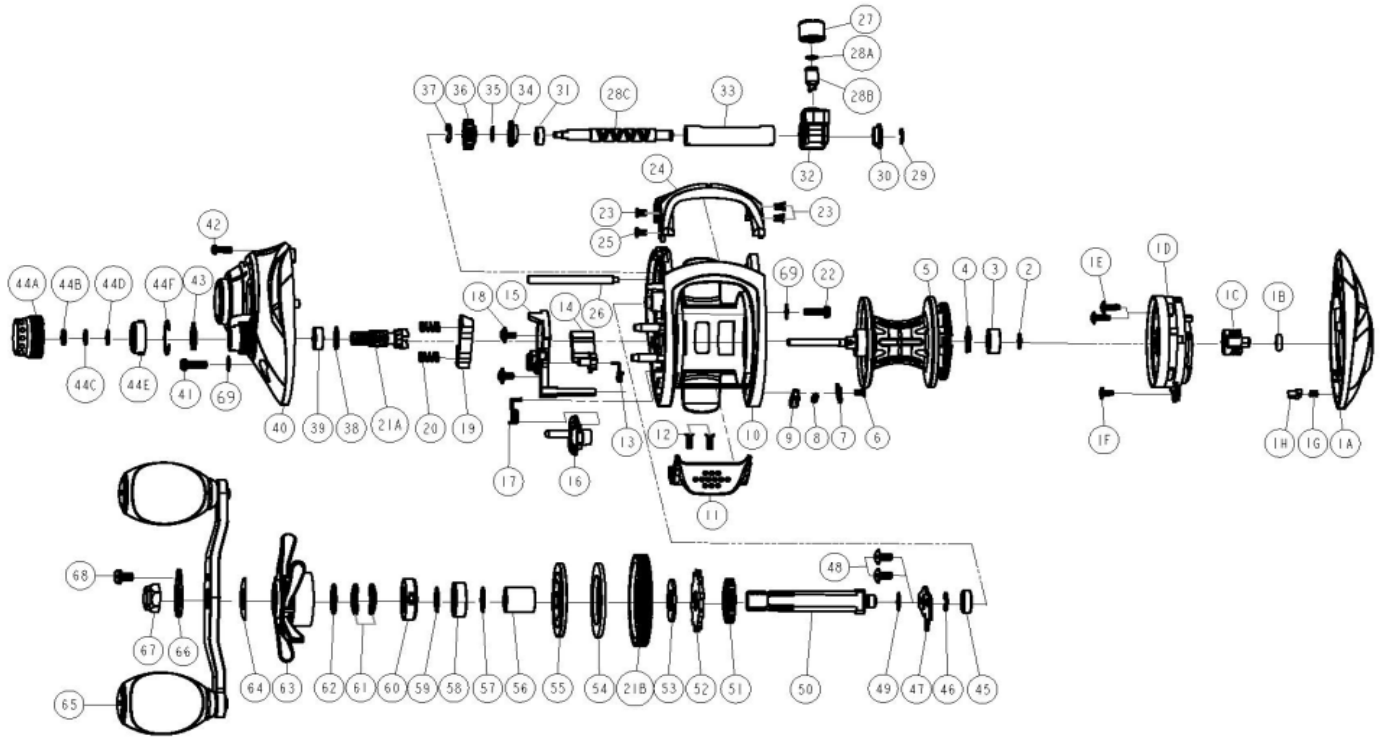

## Tour Mg T101SPTMg

Quantum Energy T101SPTMg Baitcast Reel Part List

| Key # | Description                         | Qty. | Part No.  | Key # | Description                         | Qty. | Part No.  |
|-------|-------------------------------------|------|-----------|-------|-------------------------------------|------|-----------|
| 1     | Palm Side Cover Kit                 | 1    | SA4023-02 | 32    | Line Guide Carrier Assembly         | 1    | EB347-04  |
| 1A    | Palm Side Cover Assembly            | 1    | SA323-02  | 33    | Worm Shaft Guide                    | 1    | PA016-02  |
| 1B    | Control Dial Friction Ring          | 1    | NX105-01  | 34    | Worm Shaft Bushing                  | 1    | RA067-01  |
| 1C    | Slide Cam "B"                       | 1    | NX028-01  | 35    | Worm Shaft Washer(Gear Side)        | 1    | PA035-01  |
| 1D    | Spool Cover Assembly                | 1    | SA351-02  | 36    | Worm Shaft Pinion Gear              | 1    | PA085-01  |
| 1E    | Spool Cover Screw "A"               | 2    | PA076-01  | 37    | Worm Shaft E-Clip                   | 1    | NX090-01  |
| 1F    | Spool Cover Screw "B"               | 1    | EB125-01  | 38    | Spool Tension Knob Bearing Retainer | 1    | EB080-01  |
| 1G    | Side Cover Locking Pin Spring       | 1    | KW070-01  | 39    | Spool Tension Knob Ball Bearing     | 1    | SW017-01  |
| 1H    | Side Cover Locking Pin              | 1    | LW103-01  | 40    | Gear Side Cover Assembly            | 1    | MA324-02  |
| 2     | Spool Shaft Washer(Palm Side)       | 1    | QW032-04  | 41    | Gear Side Cover Screw "A"           | 1    | KW123-02  |
| 3     | Spool Shaft Ball Bearing(Palm Side) | 1    | QV017-01  | 42    | Gear Side Cover Screw "B"           | 1    | PA123-01  |
| 4     | Bearing Retainer Ring               | 1    | HV080-01  | 43    | Spool Tension Knob Click Spring     | 1    | PA114-01  |
| 5     | Spool Assembly                      | 1    | MA321-01  | 44    | Spool Tension Knob Kit              | 1    | PA4033-05 |
| 6     | Locking Lever Retainer Screw        | 1    | KW107-01  | 44A   | Spool Tension Knob                  | 1    | PA033-03  |
| 7     | Locking Lever Retainer              | 1    | LW056-01  | 44B   | Spool Cushion Washer                | 1    | EX082-01  |
| 8     | Locking Lever Spring                | 1    | KW096-01  | 44C   | Spool Tension Knob Washer "B"       | 1    | PW032-01  |
| 9     | Locking Lever                       | 1    | LW119-03  | 44D   | Spool Tension Knob Washer "A"       | 1    | QW032-04  |
| 10    | Frame                               | 1    | MA001-01  | 44E   | Click Ratchet                       | 1    | PW113-01  |
| 11    | Thumb Bar                           | 1    | PA009-04  | 44F   | C-Ring                              | 1    | PW080-01  |
| 12    | Thumb Bar Screw                     | 2    | EB107-01  | 45    | Crank Shaft Ball Bearing            | 1    | SW017-01  |
| 13    | Kick Lever Spring                   | 1    | FB097-01  | 46    | Crank Shaft E-Clip                  | 1    | QW120-01  |
| 14    | Kick Lever                          | 1    | FB077-01  | 47    | Crank Shaft Retainer Plate          | 1    | KW002-02  |
| 15    | Release Slider                      | 1    | FB039-01  | 48    | Crank Shaft Retainer Plate Screw    | 2    | QW125-02  |
| 16    | Flipping Switch                     | 1    | FB087-05  | 49    | Adjustment Washer                   | 1    | EB032-01  |
| 17    | Release Slider Spring               | 1    | LW104-01  | 50    | Crank Shaft                         | 1    | SA008-02  |
| 18    | Release Slider Screw                | 2    | EB125-01  | 51    | Worm Shaft Drive Gear               | 1    | ZW112-01  |
| 19    | Pinion Yoke                         | 1    | FB028-01  | 52    | Trip Ratchet                        | 1    | PA083-02  |
| 20    | Pinion Yoke Spring                  | 2    | KW040-01  | 53    | Trip Ratchet Washer                 | 1    | PA111-01  |
| 21    | Gear Kit                            | 1    | SA4011-02 | 54    | Drag Washer                         | 1    | UX059-01  |
| 21A   | Pinion Gear                         | 1    | SA011-02  | 55    | Drag Key Washer                     | 1    | PA045-01  |
| 21B   | Drive Gear                          | 1    | SA012-02  | 56    | One Way Clutch Sleeve               | 1    | PA052-01  |
| 22    | Gear Side Cover Screw "A"           | 1    | KW123-02  | 57    | Bearing Washer                      | 1    | KW032-01  |
| 23    | Front Support Screw "A"             | 3    | KW107-01  | 58    | Star Drag Clicker Spring Assembly   | 1    | PA4114-01 |
| 24    | Front Support                       | 1    | SA099-06  | 59    | Star Drag Washer "A"                | 1    | KW032-01  |
| 25    | Front Support Screw "B"             | 1    | PA107-01  | 60    | Star Drag Washer "B"                | 1    | PA032-01  |
| 26    | Pillar                              | 1    | KW061-02  | 61    | Star Drag                           | 1    | SA055-04  |
| 27    | Line Guide Pawl Screw               | 1    | KW007-01  | 62    | Handle Spring Washer                | 1    | QW054-01  |
| 28    | Worm Shaft Kit                      | 1    | PA4072-02 | 63    | Handle Assembly                     | 1    | PA318-01  |
| 28A   | Line Guide Pawl Washer              | 1    | BV035-01  | 64    | Handle Nut                          | 1    | SA003-01  |
| 28B   | Line Guide Pawl                     | 1    | KW006-01  | 65    | Handle Nut Retainer                 | 1    | KW034-05  |
| 28C   | Worm Shaft                          | 1    | PA072-02  | 66    | Handle Nut Retainer Screw           | 1    | QW123-02  |
| 29    | Worm Shaft E-Clip                   | 1    | NX092-01  | 67    | Washer                              | 1    | LA032-01  |
| 30    | Worm Shaft Bushing                  | 1    | PA067-01  | 68    |                                     |      |           |
| 31    | Worm Shaft Ball Bearing             | 1    | PA017-01  | 69    |                                     |      |           |