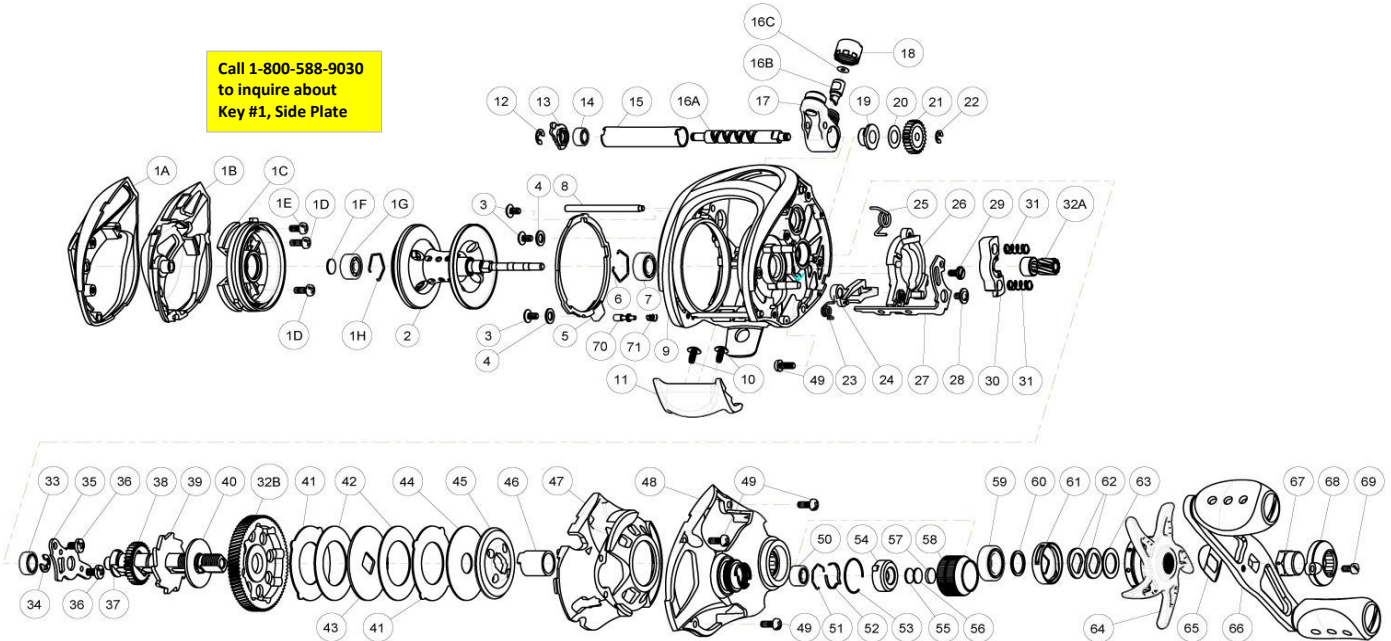

QUANTUM

Exo EX100SPT

Call 1-800-588-9030
to inquire about
Key #1, Side Plate

Quantum EX100SPT Bait Cast Reel Part List

Key #	Description	Qty	Part No.	Key #	Description	Qty	Part No.
1	Palm Side Cover Kit EX100	1	LX4023-01	32	Gear Kit Include	1	YW4011-03
	1A - Palm Side Cover	1	N/A		37A - Pinion Gear Assembly	1	N/A
	1B - Palm Side Cover Insert	1	N/A		37B - Drive Gear	1	N/A
	1C - Spool Cover Assembly	1	N/A	33	Crank Shaft Ball Bearing - L	1	SW017-01
	1D - Spool Cover Screw A	2	N/A	34	E-Clip	1	QW120-01
	1E - Spool Cover Screw B	1	N/A	35	Crank Shaft Retainer	1	LX002-01
	1F - Spool Tension Shim	1	N/A	36	Crank Shaft Retainer Screw	2	JX107-04
	1G - Spool Shaft Ball Bearing - Palm	1	N/A	37	Crank Shaft	1	YW008-01
	1H - Clip Ring	1	N/A	38	O/S Drive Gear	1	PW112-01
2	Spool Assembly	1	LX321-01	39	Trip Ratchet	1	PW083-01
3	Side Cover Locking Plate Screw	1	QW053-09	40	Trip Ratchet Washer	1	YW111-01
4	Side Cover Locking Plate Washer	2	QW035-01	41	Drag Key Washer	1	PW048-02
5	Side Cover Locking Lever Assembly	1	LX362-01	42	Drag Disc - A	1	PW059-01
6	Clip Ring	1	EX080-01	43	Drag "D" Washer	1	YW045-02
7	Spool Shaft Ball Bearing - Gear	1	EX017-02	44	Drag Disc - B	1	YW059-01
8	Stabilizer Bar - A	1	DW061-01	45	Drag Washer	1	PW045-02
9	Frame Assembly	1	LX301-05	46	One Way Clutch Sleeve	1	UX052-01
10	Thumb Bar Screw	1	CW125-01	47	Gear Side Cover Insert	1	LX143-01
11	Thumb Bar	1	LX009-01	48	Gear Side Cover Assembly	1	LX324-05
12	E-Clip	1	NX092-01	49	Gear Side Cover Screw	4	BV123-05
13	Bearing Retainer	1	LX067-01	50	Tension Knob Ball Bearing	1	SW117-01
14	Worm Shaft Ball Bearing	1	XX117-01	51	Tension Knob Ball Bearing Clip Ring	1	PW080-01
15	Worm Shaft Guide	1	DW016-01	52	Tension Knob Click Spring	1	PW114-01
16	Worm Shaft Kit Include	1	HV4072-02	53	Tension Knob Click Ratchet Retainer	1	YW080-01
	14A - Worm Shaft	1	N/A	54	Tension Knob Click Ratchet	1	PW113-01
	14B - Line Guide Pawl	1	N/A	55	Spool Tension Washer	1	QW032-04
	14C - Line Guide Carrier Washer	1	N/A	56	Spool Tension Support Washer	1	PW032-01
17	Line Guide Carrier Assembly	1	PW347-01	57	Spool Cushion Washer	1	EX082-02
18	Line Guide Carrier Screw	1	ZW007-01	58	Spool Tension Knob Kit	1	PW4033-05
19	Worm Shaft Bushing - Gear Side	1	PW068-01	59	Crank Shaft Ball Bearing	1	TW058-01
20	O/S Pinion Gear Washer	1	EX035-01	60	Crank Shaft Ball Bearing Washer	1	TW035-02
21	O/S Pinion Gear	1	PW085-01	61	Drag Click Spring Assembly	1	YX4114-02
22	E-Clip	1	NX090-01	62	Spring "D" Washer	2	JX046-01
23	Kick Lever Spring	1	GX097-01	63	Star Drag Washer	1	ZW032-01
24	Kick Lever	1	PW077-01	64	Star Drag	1	DW055-08
25	Release Slider Spring	1	DW104-01	65	Handle Washer	1	NX054-01
26	Release Slider	1	LX039-01	66	Handle Assembly	1	LX318-01
27	Release Slider Link	1	LX036-01	67	Handle Nut	1	DW003-05
28	Release Slider Screw	1	CX076-03	68	Handle Nut Cap	1	DW034-02
29	Release Slider Link Screw	1	EW125-02	69	Handle Nut Cap Screw	1	DW050-02
30	Pinion Yoke	1	PW025-01	70	Locking Lever Stopper	1	NB093-01
31	Yoke Spring	2	GX040-01	71	Locking Lever Stopper Spring	1	NB040-01