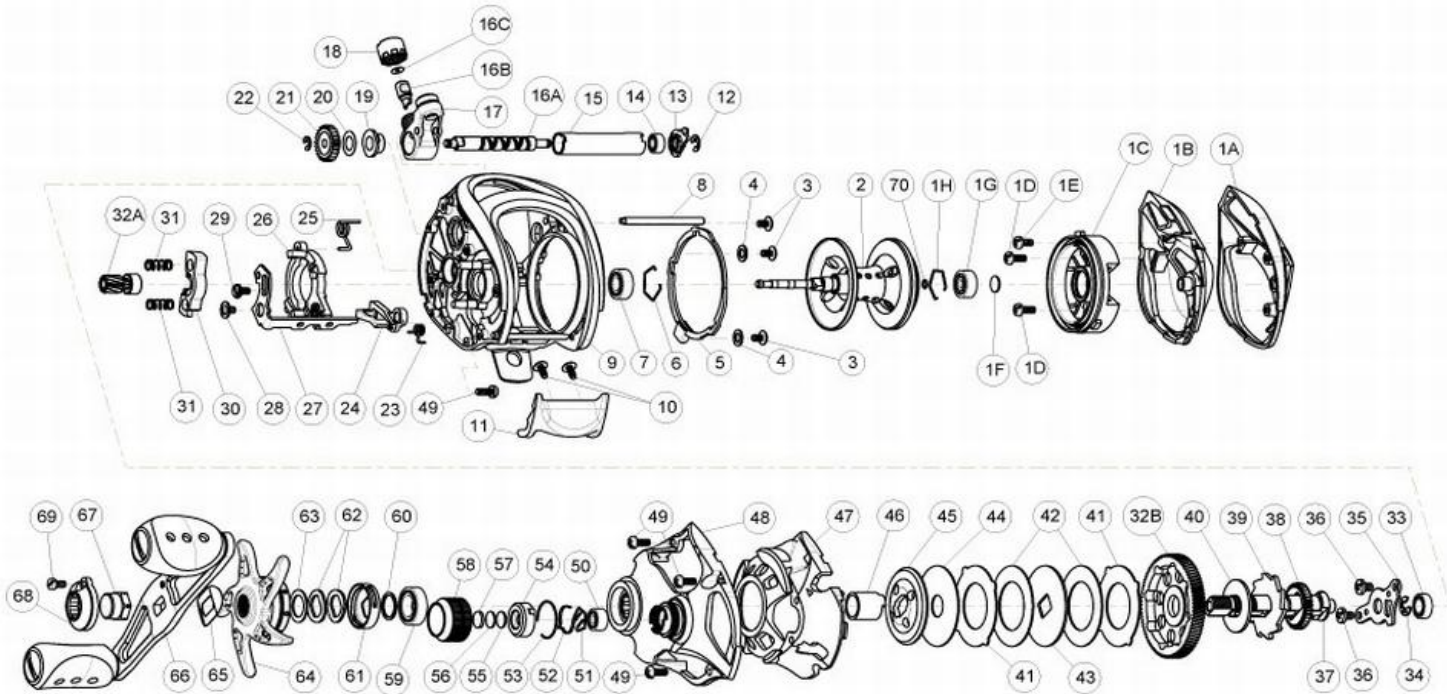

QUANTUM

Exo EX101SPT

Quantum EX101SPT Bait Cast Reel Part List

Key #	Description	Qty	Part No.	Key #	Description	Qty	Part No.
1	Palm Side Cover Kit include	1	LB4023-01	31	Yoke Spring	2	GX040-01
	1A - Palm Side Cover	1	N/A	32	Gear Kit Include	1	YW4011-04
	1B - Palm Side Cover Insert	1	N/A		37A - Pinion Gear Assembly	1	N/A
	1C - Spool Cover Assembly	1	N/A		37B - Drive Gear	1	N/A
	1D - Spool Cover Screw A	2	N/A	33	Crank Shaft Ball Bearing - L	1	SW017-01
	1E - Spool Cover Screw B	1	N/A	34	E-Clip	1	QW120-01
	1F - Spool Tension Shim	1	N/A	35	Crank Shaft Retainer	1	LX002-01
	1G - Spool Shaft Ball Bearing - Palm	1	N/A	36	Crank Shaft Retainer Screw	2	JX107-04
	1H - Clip Ring	1	N/A	37	Crank Shaft	1	YW008-02
2	Spool Assembly	1	LX321-02	38	O/S Drive Gear	1	PW112-01
3	Side Cover Locking Plate Screw	1	QW053-09	39	Trip Ratchet	1	PW083-01
4	Side Cover Locking Plate Washer	2	QW035-01	40	Trip Ratchet Washer	1	YW111-01
5	Side Cover Locking Lever Assembly	1	LB362-01	41	Drag Key Washer	1	PW048-02
6	Clip Ring	1	EX080-01	42	Drag Disc - A	1	PW059-01
7	Spool Shaft Ball Bearing - Gear	1	EX017-02	43	Drag "D" Washer	1	YW045-02
8	Stabilizer Bar - A	1	DW061-01	44	Drag Disc - B	1	YW059-01
9	Frame Assembly	1	LB301-02	45	Drag Washer	1	PW045-02
10	Thumb Bar Screw	1	CW125-01	46	One Way Clutch Sleeve	1	UX052-01
11	Thumb Bar	1	LX009-01	47	Gear Side Cover Insert	1	LB143-01
12	E-Clip	1	NX092-01	48	Gear Side Cover Assembly	1	LB324-02
13	Bearing Retainer	1	LB067-01	49	Gear Side Cover Screw	4	BV123-05
14	Worm Shaft Ball Bearing	1	XX117-01	50	Tension Knob Ball Bearing	1	SW117-01
15	Worm Shaft Guide	1	DW016-01	51	Tension Knob Ball Bearing Clip Ring	1	PW080-01
16	Worm Shaft Kit Include	1	HV4072-02	52	Tension Knob Click Spring	1	PW114-01
	14A - Worm Shaft	1	N/A	53	Tension Knob Click Ratchet Retainer	1	YW080-01
	14B - Line Guide Pawl	1	N/A	54	Tension Knob Click Ratchet	1	PW113-01
	14C - Line Guide Carrier Washer	1	N/A	55	Spool Tension Washer	1	QW032-04
17	Line Guide Carrier Assembly	1	PW347-01	56	Spool Tension Support Washer	1	PW032-01
18	Line Guide Carrier Screw	1	ZW007-01	57	Spool Cushion Washer	1	EX082-02
19	Worm Shaft Bushing - Gear Side	1	PW068-01	58	Spool Tension Knob Kit	1	PW4033-05
20	O/S Pinion Gear Washer	1	EX035-01	59	Crank Shaft Ball Bearing	1	TW058-01
21	O/S Pinion Gear	1	PW085-01	60	Crank Shaft Ball Bearing Washer	1	TW035-02
22	E-Clip	1	NX090-01	61	Drag Click Spring Assembly	1	YX4114-02
23	Kick Lever Spring	1	MX097-01	62	Spring "D" Washer	2	JX046-01
24	Kick Lever	1	YW077-01	63	Star Drag Washer	1	ZW032-01
25	Release Slider Spring	1	FW104-01	64	Star Drag	1	FW055-08
26	Release Slider	1	LB039-01	65	Handle Washer	1	NX054-01
27	Release Slider Link	1	LB036-01	66	Handle Assembly	1	LX318-02
28	Release Slider Screw	1	CX076-03	67	Handle Nut	1	DW003-06
29	Release Slider Link Screw	1	EW125-02	68	Handle Nut Cap	1	DW034-02
30	Pinion Yoke	1	YW025-01	69	Handle Nut Cap Screw	1	DW050-02