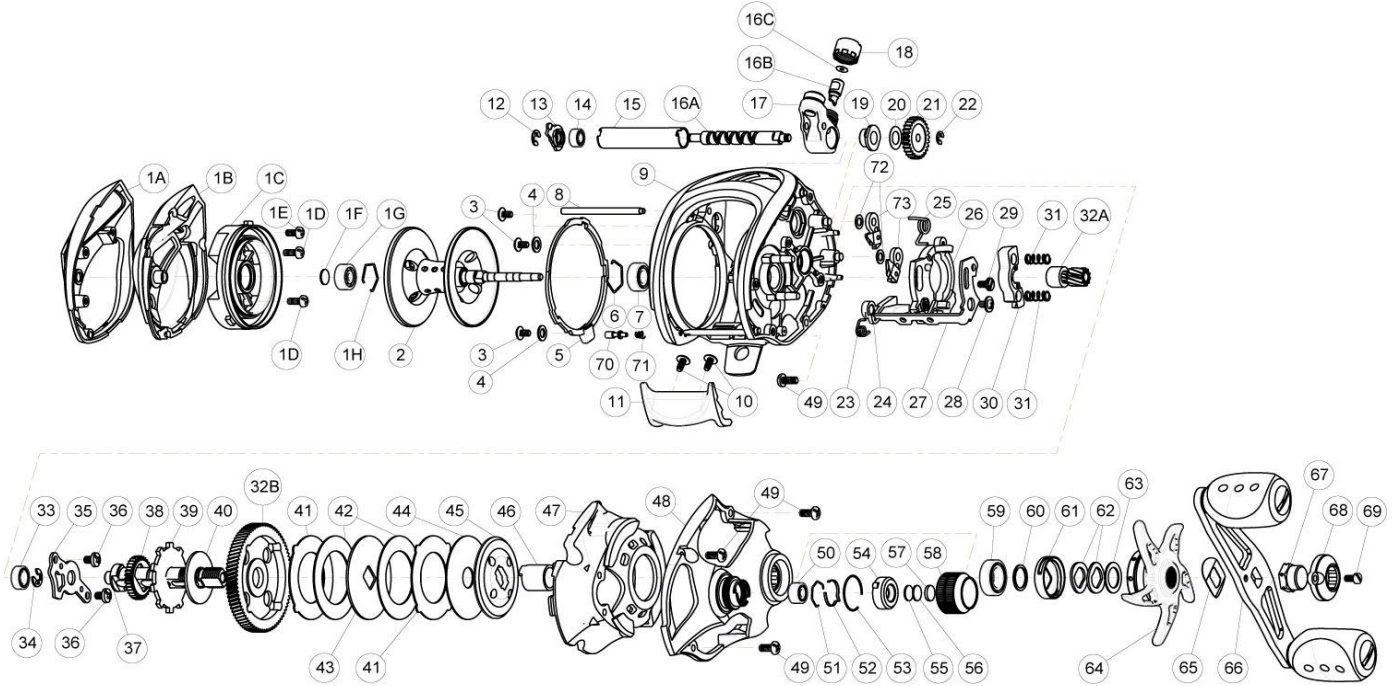

## Exo EX200SPT

**Quantum EX200SPT Bait Cast Reel Part List**

| Key # | Description                          | Qty | Part No.  | Key # | Description                         | Qty | Part No.  |
|-------|--------------------------------------|-----|-----------|-------|-------------------------------------|-----|-----------|
| 1     | Palm Side Cover Kit includes         | 1   | NB4023-01 | 33    | Crank Shaft Ball Bearing - L        | 1   | SW017-01  |
|       | 1A - Palm Side Cover                 | 1   | N/A       | 34    | E-Clip                              | 1   | QW120-01  |
|       | 1B - Palm Side Cover Insert          | 1   | N/A       | 35    | Crank Shaft Retainer                | 1   | NB002-01  |
|       | 1C - Spool Cover Assembly            | 1   | N/A       | 36    | Crank Shaft Retainer Screw          | 2   | JX107-04  |
|       | 1D - Spool Cover Screw A             | 2   | N/A       | 37    | Crank Shaft                         | 1   | PB008-01  |
|       | 1E - Spool Cover Screw B             | 1   | N/A       | 38    | O/S Drive Gear                      | 1   | PW112-01  |
|       | 1F - Spool Tension Shim              | 1   | N/A       | 39    | Trip Ratchet                        | 1   | NB083-01  |
|       | 1G - Spool Shaft Ball Bearing - Palm | 1   | N/A       | 40    | Trip Ratchet Washer                 | 1   | NB111-01  |
|       | 1H - Clip Ring                       | 1   | N/A       | 41    | Drag Key Washer                     | 2   | NB048-01  |
| 2     | Spool Assembly                       | 1   | NB321-01  | 42    | Drag Disc - A                       | 2   | NB059-01  |
| 3     | Side Cover Locking Plate Screw       | 3   | QW053-09  | 43    | Drag "D" Washer                     | 1   | PB045-01  |
| 4     | Side Cover Locking Plate Washer      | 2   | QW035-01  | 44    | Drag Disc - B                       | 1   | PB059-01  |
| 5     | Side Cover Locking Lever Assembly    | 1   | NB362-01  | 45    | Drag Washer                         | 1   | NB045-01  |
| 6     | Clip Ring                            | 1   | EX080-01  | 46    | One Way Clutch Sleeve               | 1   | UX052-01  |
| 7     | Spool Shaft Ball Bearing - Gear      | 1   | EX017-02  | 47    | Gear Side Cover Insert              | 1   | NB143-01  |
| 8     | Stabilizer Bar - A                   | 1   | NB061-01  | 48    | Gear Side Cover Assembly            | 1   | NB324-02  |
| 9     | Frame Assembly                       | 1   | NB301-02  | 49    | Gear Side Cover Screw               | 4   | RF057-03  |
| 10    | Thumb Bar Screw                      | 2   | CW125-01  | 50    | Tension Knob Ball Bearing           | 1   | SW117-01  |
| 11    | Thumb Bar                            | 1   | NB009-01  | 51    | Tension Knob Ball Bearing Clip Ring | 1   | PW080-01  |
| 12    | E-Clip                               | 1   | NX092-01  | 52    | Tension Knob Click Spring           | 1   | PW114-01  |
| 13    | Bearing Retainer                     | 1   | LX067-01  | 53    | Tension Knob Click Ratchet Retainer | 1   | YW080-01  |
| 14    | Worm Shaft Ball Bearing              | 1   | XX117-01  | 54    | Tension Knob Click Ratchet          | 1   | PW113-01  |
| 15    | Worm Shaft Guide                     | 1   | NB016-01  | 55    | Spool Tension Washer                | 1   | QW032-04  |
| 16    | Worm Shaft Kit Includes              | 1   | NB4072-01 | 56    | Spool Tension Support Washer        | 1   | PW032-01  |
|       | 16A - Worm Shaft                     | 1   | N/A       | 57    | Spool Cushion Washer                | 1   | EX082-02  |
|       | 16B - Line Guide Pawl                | 1   | N/A       | 58    | Spool Tension Knob Kit              | 1   | PW4033-05 |
|       | 16C - Line Guide Carrier Washer      | 1   | N/A       | 59    | Crank Shaft Ball Bearing            | 1   | TW058-01  |
| 17    | Line Guide Carrier Assembly          | 1   | PB347-01  | 60    | Crank Shaft Ball Bearing Washer     | 1   | TW035-02  |
| 18    | Line Guide Carrier Screw             | 1   | ZW007-01  | 61    | Drag Click Spring Assembly          | 1   | YX4114-02 |
| 19    | Worm Shaft Bushing - Gear Side       | 1   | PW068-01  | 62    | Spring "D" Washer                   | 2   | JX046-01  |
| 20    | O/S Pinion Gear Washer               | 1   | EX035-01  | 63    | Star Drag Washer                    | 1   | ZW032-01  |
| 21    | O/S Pinion Gear                      | 1   | NB085-01  | 64    | Star Drag                           | 1   | DW055-08  |
| 22    | E-Clip                               | 1   | NX090-01  | 65    | Handle Washer                       | 1   | NX054-01  |
| 23    | Kick Lever Spring                    | 1   | GX097-01  | 66    | Handle Assembly                     | 1   | NB318-01  |
| 24    | Kick Lever                           | 1   | DW077-01  | 67    | Handle Nut                          | 1   | DW003-05  |
| 25    | Release Slider Spring                | 1   | DW104-01  | 68    | Handle Nut Cap                      | 1   | DW034-02  |
| 26    | Release Slider                       | 1   | NB039-01  | 69    | Handle Nut Cap Screw                | 1   | DW050-02  |
| 27    | Release Slider Link                  | 1   | NB036-01  | 70    | Locking Lever Stopper               | 1   | NB093-01  |
| 28    | Release Slider Screw                 | 1   | CX076-03  | 71    | Locking Lever Stopper Spring        | 1   | NB040-01  |
| 29    | Release Slider Link Screw            | 1   | EW125-02  | 72    | Anti-Reverse Pawl Washer            | 2   | KV121-02  |
| 30    | Pinion Yoke                          | 1   | NB025-01  | 73    | Anti-Reverse Pawl Assembly          | 2   | NB363-01  |
| 31    | Yoke Spring                          | 2   | GX040-01  | 74    | Power Handle Kit                    | 1   | N/A       |
| 32    | Gear Kit Includes                    | 1   | PB4011-01 |       |                                     |     |           |
|       | 32A - Pinion Gear                    | 1   | N/A       |       |                                     |     |           |
|       | 32B - Drive Gear                     | 1   | N/A       |       |                                     |     |           |