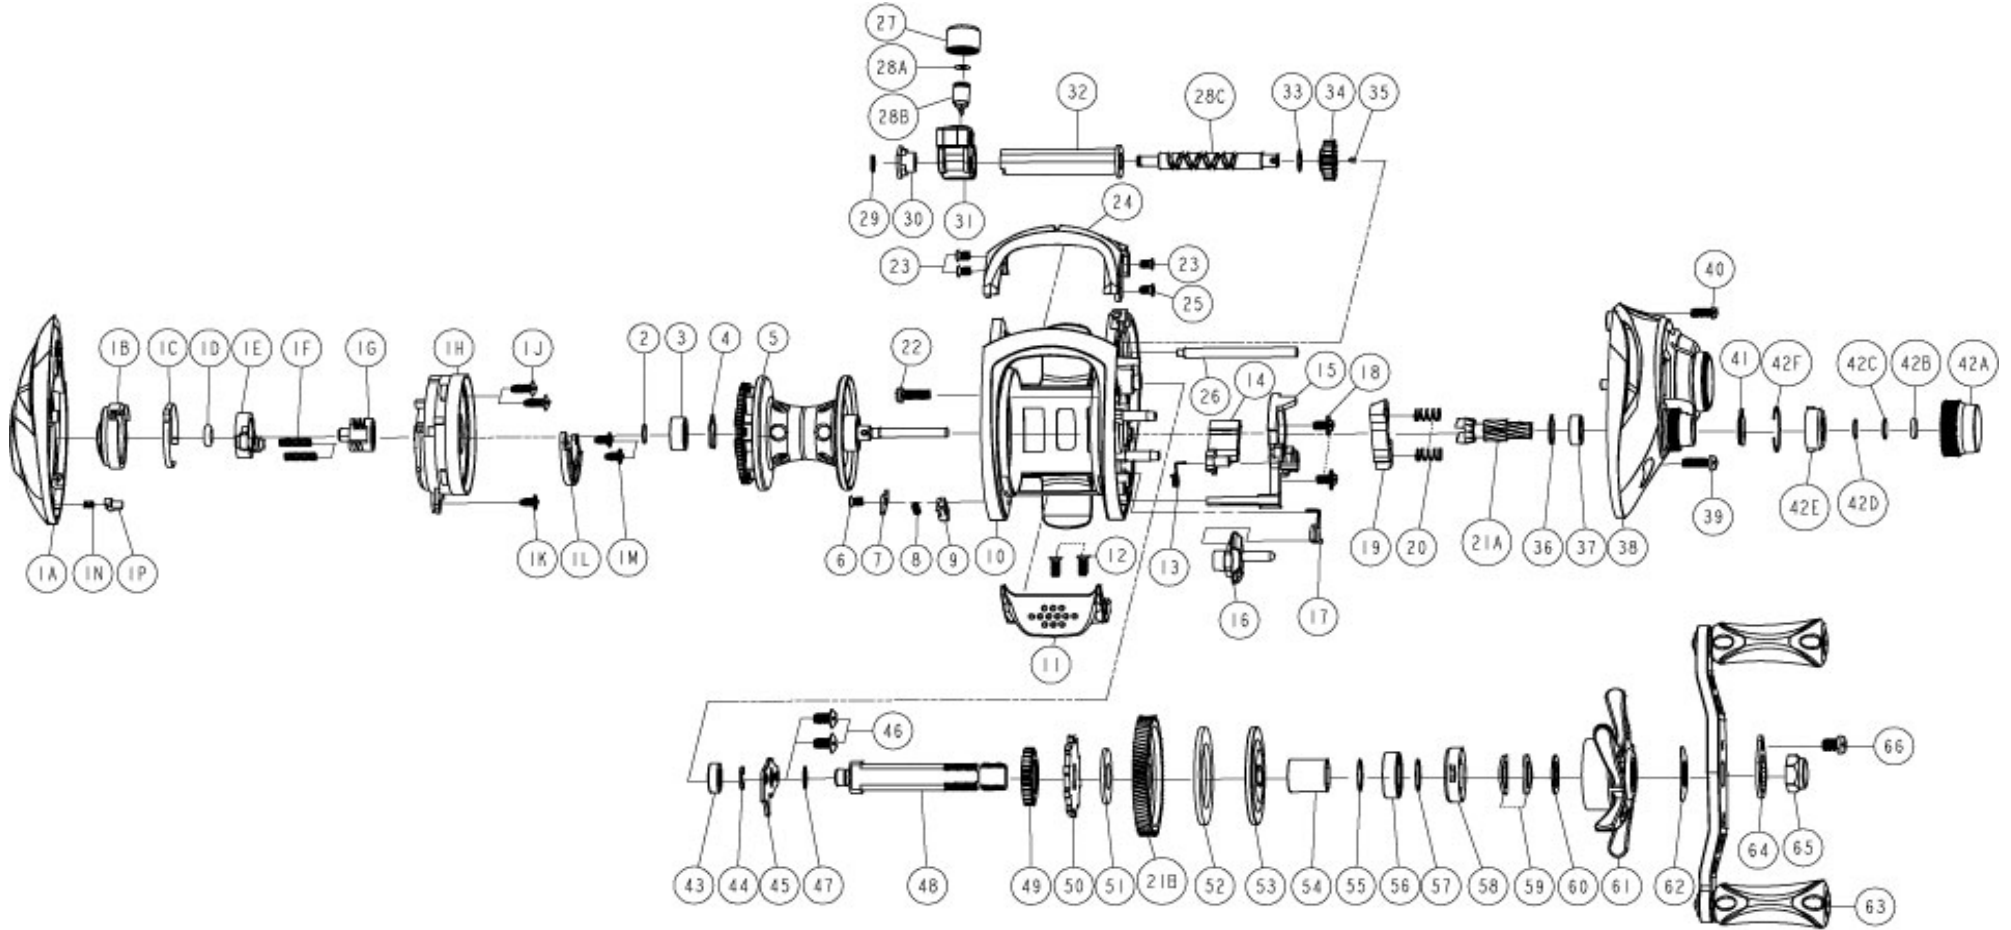

QUANTUM[®]

Catalyst

CT100HPTA

QUANTUM[®]

Catalyst

CT100HPTA

Quantum CT100HPTA Bait Cast Reel Part List

| Key # | Description | Part No. | Qty. | Key # | Description | Part No. | Qty. |
|-------|-------------------------------------|-----------|------|-------|--|-----------|------|
| 1 | Palm Side Cover Kit | QA4023-01 | 1 | 29 | Worm Shaft E-Clip | NX092-01 | 1 |
| 1A | Palm Side Cover Assembly | N/A | 1 | 30 | Worm Shaft Bushing | KW067-01 | 1 |
| 1B | Casting Control Dial | N/A | 1 | 31 | Line Guide Carrier Assembly | EB347-03 | 1 |
| 1C | Control Dial Clicker Spring | N/A | 1 | 32 | Worm Shaft Guide | KW016-01 | 1 |
| 1D | Control Dial Friction Ring | N/A | 1 | 33 | Worm Shaft Washer(Gear Side) | PA035-01 | 1 |
| 1E | Slide Cam "A" | N/A | 1 | 34 | Worm Shaft Pinion Gear | PA085-01 | 1 |
| 1F | Magnet Plate Spring | N/A | 2 | 35 | Worm Shaft E-Clip | NX090-01 | 1 |
| 1G | Slide Cam "B" | N/A | 1 | 36 | Spool Tension Knob Bearing Retainer | EB080-01 | 1 |
| 1H | Spool Cover Assembly | N/A | 1 | 37 | Spool Tension Knob Ball Bearing | SW017-01 | 1 |
| 1J | Spool Cover Screw "A" | N/A | 2 | 38 | Gear Side Cover Assembly | PA324-03 | 1 |
| 1K | Spool Cover Screw "B" | N/A | 1 | 39 | Gear Side Cover Screw "A" | KW123-02 | 1 |
| 1L | Magnet Plate Assembly | N/A | 1 | 40 | Gear Side Cover Screw "B" | PA123-01 | 1 |
| 1M | Screw | N/A | 2 | 41 | Spool Tension Knob Click Spring | PA114-01 | 1 |
| 1N | Side Cover Locking Pin Spring | N/A | 1 | 42 | Spool Tension Knob Kit | PA4033-02 | 1 |
| 1P | Side Cover Locking Pin | N/A | 1 | 42A | Spool Tension Knob | N/A | 1 |
| 2 | Spool Shaft Washer(Palm Side) | QW032-04 | 1 | 42B | Spool Cushion Washer | N/A | 1 |
| 3 | Spool Shaft Ball Bearing(Palm Side) | QV017-01 | 1 | 42C | Spool Tension Knob Washer "B" | N/A | 1 |
| 4 | Bearing Retainer Ring | HV080-01 | 1 | 42D | Spool Tension Knob Washer "A" | N/A | 1 |
| 5 | Spool Assembly | EB321-05 | 1 | 42E | Click Ratchet | N/A | 1 |
| 6 | Locking Lever Retainer Screw | KW107-01 | 1 | 42F | C-Ring | N/A | 1 |
| 7 | Locking Lever Retainer | KW056-01 | 1 | 43 | Crank Shaft Ball Bearing | SW017-01 | 1 |
| 8 | Locking Lever Spring | KW096-01 | 1 | 44 | Crank Shaft E-Clip | QW120-01 | 1 |
| 9 | Locking Lever | KW119-02 | 1 | 45 | Crank Shaft Retainer Plate | KW002-01 | 1 |
| 10 | Frame | PA001-02 | 1 | 46 | Crank Shaft Retainer Plate Screw | QW125-02 | 2 |
| 11 | Thumb Bar | PA009-02 | 1 | 47 | Adjustment Washer | EB032-01 | 1 |
| 12 | Thumb Bar Screw | EB107-01 | 2 | 48 | Crank Shaft | EB008-01 | 1 |
| 13 | Kick Lever Spring | EB097-01 | 1 | 49 | Worm Shaft Drive Gear | ZW112-01 | 1 |
| 14 | Kick Lever | EB077-01 | 1 | 50 | Trip Ratchet | PA083-01 | 1 |
| 15 | Release Slider | EB039-01 | 1 | 51 | Trip Ratchet Washer | PA111-01 | 1 |
| 16 | Flipping Switch | EB087-03 | 1 | 52 | Drag Washer | UX059-01 | 1 |
| 17 | Release Slider Spring | MW104-01 | 1 | 53 | Drag Key Washer | PA045-01 | 1 |
| 18 | Release Slider Screw | EB125-01 | 2 | 54 | One Way Clutch Sleeve | PA052-01 | 1 |
| 19 | Pinion Yoke | EB025-01 | 1 | 55 | Bearing Washer | KW032-01 | 1 |
| 20 | Pinion Yoke Spring | KW040-01 | 2 | 56 | Crank Shaft Ball Bearing (Handle Side) | TW058-02 | 1 |
| 21 | Gear Kit | QA4011-01 | 1 | 57 | Star Drag Washer "A" | KW032-01 | 1 |
| 21A | Pinion Gear | N/A | 1 | 58 | Star Drag Clicker Spring Assembly | PA4114-01 | 1 |
| 21B | Drive Gear | N/A | 1 | 59 | Star Drag Spring Washer | JX046-01 | 2 |
| 22 | Gear Side Cover Screw "A" | KW123-02 | 1 | 60 | Star Drag Washer "B" | PA032-01 | 1 |
| 23 | Front Support Screw "A" | KW107-01 | 3 | 61 | Star Drag | PA055-02 | 1 |
| 24 | Front Support | PA099-02 | 1 | 62 | Handle Spring Washer | QW054-01 | 1 |
| 25 | Front Support Screw "B" | PA107-01 | 1 | 63 | Handle Assembly | QA318-01 | 1 |
| 26 | Pillar | KW061-01 | 1 | 64 | Handle Nut | KW003-03 | 1 |
| 27 | Line Guide Pawl Screw | KW007-01 | 1 | 65 | Handle Nut Retainer | KW034-05 | 1 |
| 28 | Worm Shaft Kit | QA4072-01 | 1 | 66 | Handle Nut Retainer Screw | QW123-02 | 1 |
| 28A | Line Guide Pawl Washer | N/A | 1 | | | | |
| 28B | Line Guide Pawl | N/A | 1 | | | | |
| 28C | Worm Shaft | N/A | 1 | | | | |