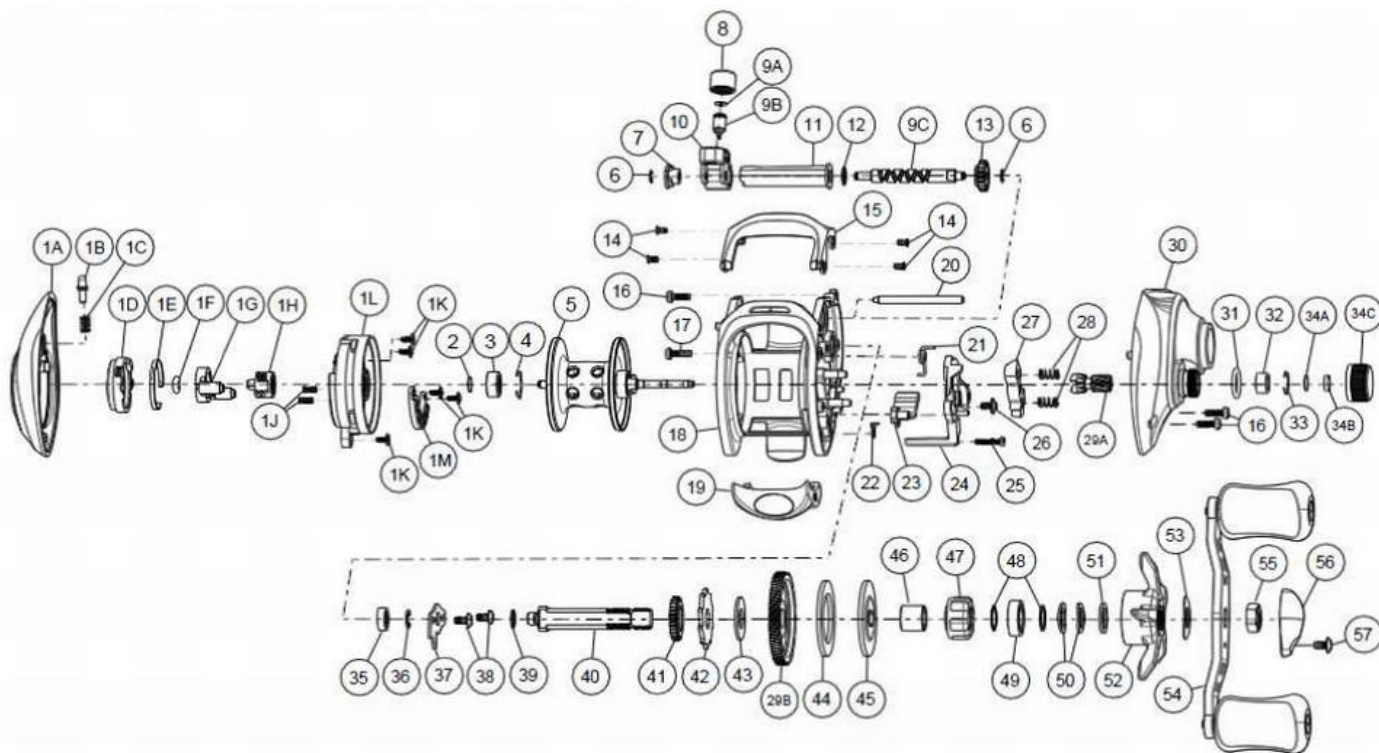

QUANTUM

Centex CTX100H

Quantum CTX100H Baitcast Reel Part List

Key #	Description	Qty.	Part No.	Key #	Description	Qty.	Part No.
1	Palm Side Cover Kit	1	JB4023-01	25	Thumb Bar Screw	1	ZW053-01
1A	Palm Side Cover Assembly	1	N/A	26	Release Slider Screw	1	EB125-01
1B	Palm Side Locking Lever	1	MW119-01	27	Pinion Yolk	1	NW025-01
1C	Locking Lever Spring	1	MW096-01	28	Pinion Yolk Spring	2	KW040-01
1D	Casting Control Dial	1	MW026-03	29	Gear Kit	1	KW4011-01
1E	Control Dial Clicker Spring	1	MW108-01	29A	Pinion Gear	1	KW011-01
1F	Control Dial Friction Ring	1	NX105-01	29B	Drive Gear	1	VX012-01
1G	Slide Cam "A"	1	EB028-01	30	Gear Side Cover Assembly	1	JB324-02
1H	Slide Cam "B"	1	JB028-01	31	Spool Tension Knob O-Ring	1	QW101-01
1J	Magnet Plate Spring	2	EB071-01	32	Spool Tension Ball Bearing	1	SW117-01
1K	Screw	4	EB125-01	33	Spool Tension Knob Bearing Retainer	1	EB080-01
1L	Spool Cover	1	JB042-01	34	Spool Tension Knob Kit	1	JB4032-01
1M	Magnet Plate Assembly	1	EB330-01	34A	Spool Tension Knob Washer	1	QW032-04
2	Spool Shaft Washer (Palm Side)	1	QW032-04	34B	Spool Cushion Washer	1	MV082-01
3	Spool Shaft Ball Bearing (Palm Side)	1	QW017-02	34C	Spool Tension Knob	1	HW033-04
4	Bearing Retainer Ring	1	HV080-01	35	Crank Shaft Bearing (Frame Side)	1	SW017-01
5	Spool Assembly	1	JB321-02	36	Crank Shaft E-Clip	1	QW120-01
6	Worm Shaft E-Clip	2	NX090-01	37	Crank Shaft Retainer Plate	1	KW002-01
7	Worm Shaft Bushing	1	KW067-01	38	Crank Shaft Retainer Plate Screw	2	QW123-01
8	Line Guide Pawl Screw	1	KW007-01	39	Adjustment Washer	1	EB032-01
9	Worm Shaft Kit	1	EB4072-01	40	Crank Shaft	1	JB008-01
9A	Line Guide Pawl Washer	1	BV035-01	41	Worm Shaft Drive Gear	1	ZW112-01
9B	Line Guide Pawl	1	KW006-01	42	Trip Ratchet	1	KW083-01
9C	Worm Shaft	1	EB072-01	43	Trip Ratchet Washer	1	KW111-01
10	Line Guide Carrier Assembly	1	EB347-03	44	Drag Washer	1	UX059-01
11	Worm Shaft Guide	1	KW016-01	45	Drag Key Washer	1	KW045-01
12	Worm Shaft Washer (Gear Side)	1	KW035-01	46	One Way Clutch Sleeve	1	KW052-01
13	Worm Shaft Pinion Gear	1	HV085-01	47	One Way Clutch	1	EX063-01
14	Front Support Screw	4	KW107-01	48	Bearing Washer	2	KW032-01
15	Front Support	1	JB099-02	49	Crank Shaft Bearing (Handel Side)	1	TW058-02
16	Gear Side Cover Screw "A"	3	KW123-01	50	Star Drag Spring Washer	2	JX046-01
17	Gear Side Cover Screw "B"	1	KW123-02	51	Star Drag Washer	1	ZW032-01
18	Frame Assembly	1	JB301-02	52	Star Drag Assembly	1	NW355-05
19	Thumb Bar Assembly	1	KW309-02	53	Handle Spring Washer	1	QW054-01
20	Pillar	1	KW061-01	54	Handle Assembly	1	JB318-02
21	Release Slider Spring	1	KW104-01	55	Handle Nut	1	QW003-05
22	Kick Lever Spring	1	JB097-01	56	Handel Nut Reatiner	1	KV034-02
23	Kick Lever	1	JB077-01	57	Handel Nut Reatiner Screw	1	LW057-01
24	Release Slider	1	NW039-01				