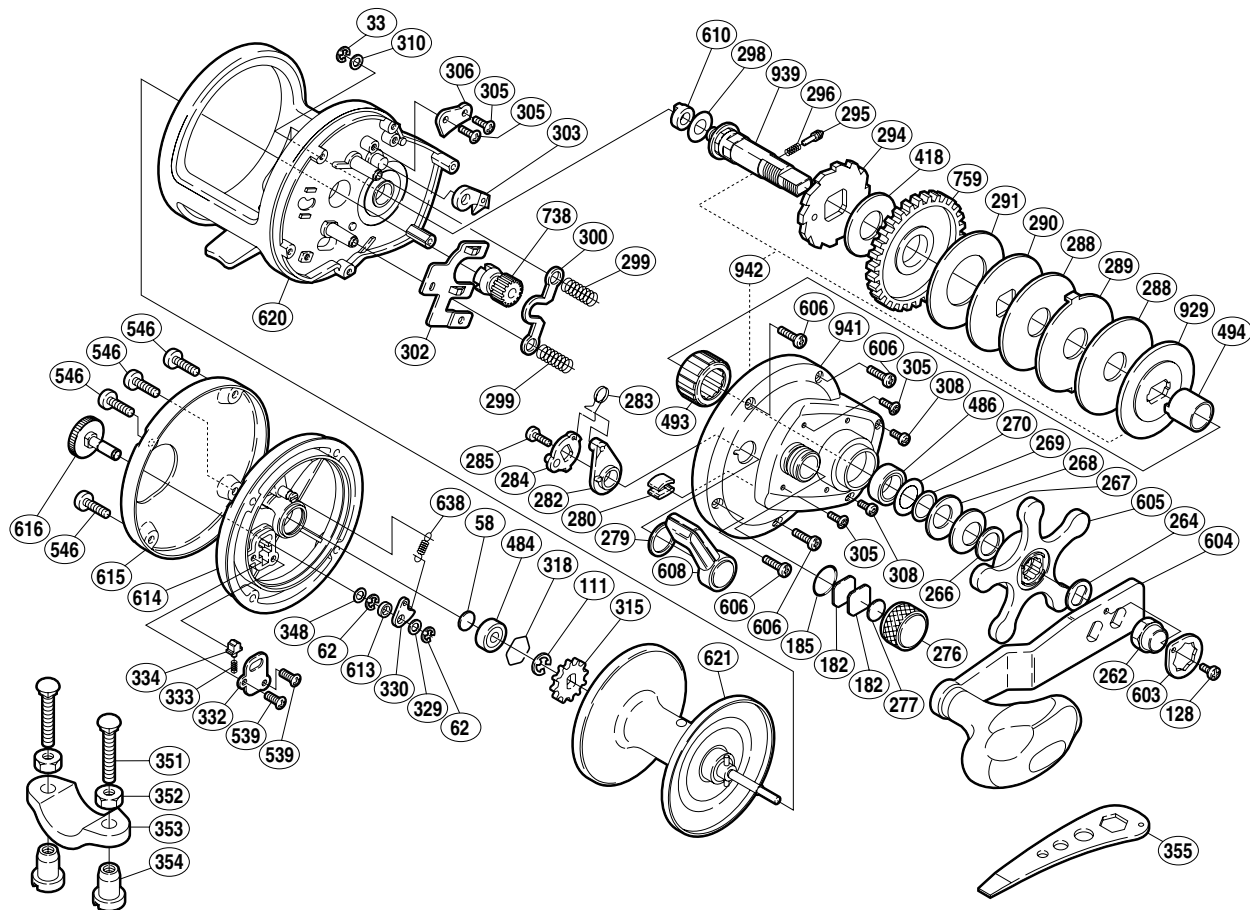

SHIMANO®

TORIUM A-RB

TOR-20

Part No.	Description	Part No.	Description	Part No.	Description
TGT0033	Drive Shaft Retainer	TGT0295	Click Pin	TGT0604	Handle Assembly
TGT0058	Spacer "B"	TGT0296	Click Spring	TGT0605	Star Drag
TGT0062	Click Pawl Retainer	TGT0298	Drive Shaft Washer (B)	TGT0606	Right Side Plate Screw (A)
TGT0111	Click Gear Retainer	TGT0299	Yoke Spring	TGT0608	Clutch Lever
TGT0128	Handle Nut Plate Screw	TGT0300	Yoke	TGT0610	Drive Shaft Bushing
TGT0182	Cast Control Spacer (A)	TGT0302	Yoke Plate	TGT0613	Click Pawl Spacer
TGT0185	"O" Ring	TGT0303	Anti-Reverse Pawl	TGT0614	Left Side Plate
TGT0262	Handle Nut	TGT0305	Multi-Purpose Screw	TGT0615	Left Side Plate Cover
TGT0264	Drive Shaft Shield	TGT0306	Anti-Reverse Pawl Keeper	TGT0616	Click Button
TGT0266	Star Drag Washer	TGT0308	Right Side Plate Screw (D)	TGT0620	One-Piece Frame
TGT0267	Drag Spring Washer (9L)	TGT0310	Drive Shaft Washer (A)	TGT0621	Spool Assembly
TGT0268	Drag Spring Washer (9H)	TGT0315	Click Gear	TGT0638	Click Pawl Spring
TGT0269	Bearing Thrust Washer	TGT0318	Bearing Retainer	TGT0738	Pinion Gear
TGT0270	Bearing Seal	TGT0329	Spacer (B)	TGT0759	Drive Gear
TGT0276	Cast Control Cap	TGT0330	Click Pawl	TGT0929	Key Washer
TGT0277	Cast Control Spacer (B)	TGT0332	Click Spring Retainer	TGT0939	Drive Shaft
TGT0279	Smoother	TGT0333	Click Spring	TGT0941	Right Side Plate
TGT0280	Line Clip	TGT0334	Click Spring Holder	TGT0942	Upgrade Assembly
TGT0282	Eccentric Cam Bushing	TGT0348	Spacer (C)		
TGT0283	Clutch Spring	TGT0418	Drag Washer (A)		
TGT0284	Clutch Cam	TGT0484	Ball Bearing		
TGT0285	Clutch Lever Screw	TGT0486	Ball Bearing	TGT0351	Rod Clamp Bolt (accessory)
TGT0288	Drag Washer (D)	TGT0493	Roller Clutch Bearing	TGT0352	Rod Clamp Nut (B) (accessory)
TGT0289	Eared Washer (E)	TGT0494	Roller Clutch Inner Tube	TGT0353	Rod Clamp (accessory)
TGT0290	Key Washer (C)	TGT0539	Click Spring Retainer Screw	TGT0354	Rod Clamp Nut (A) (accessory)
TGT0291	Drag Washer (B)	TGT0546	Left Side Plate Screw		
TGT0294	Anti-Reverse Ratchet	TGT0603	Handle Nut Plate	TGT0355	Wrench (accessory)