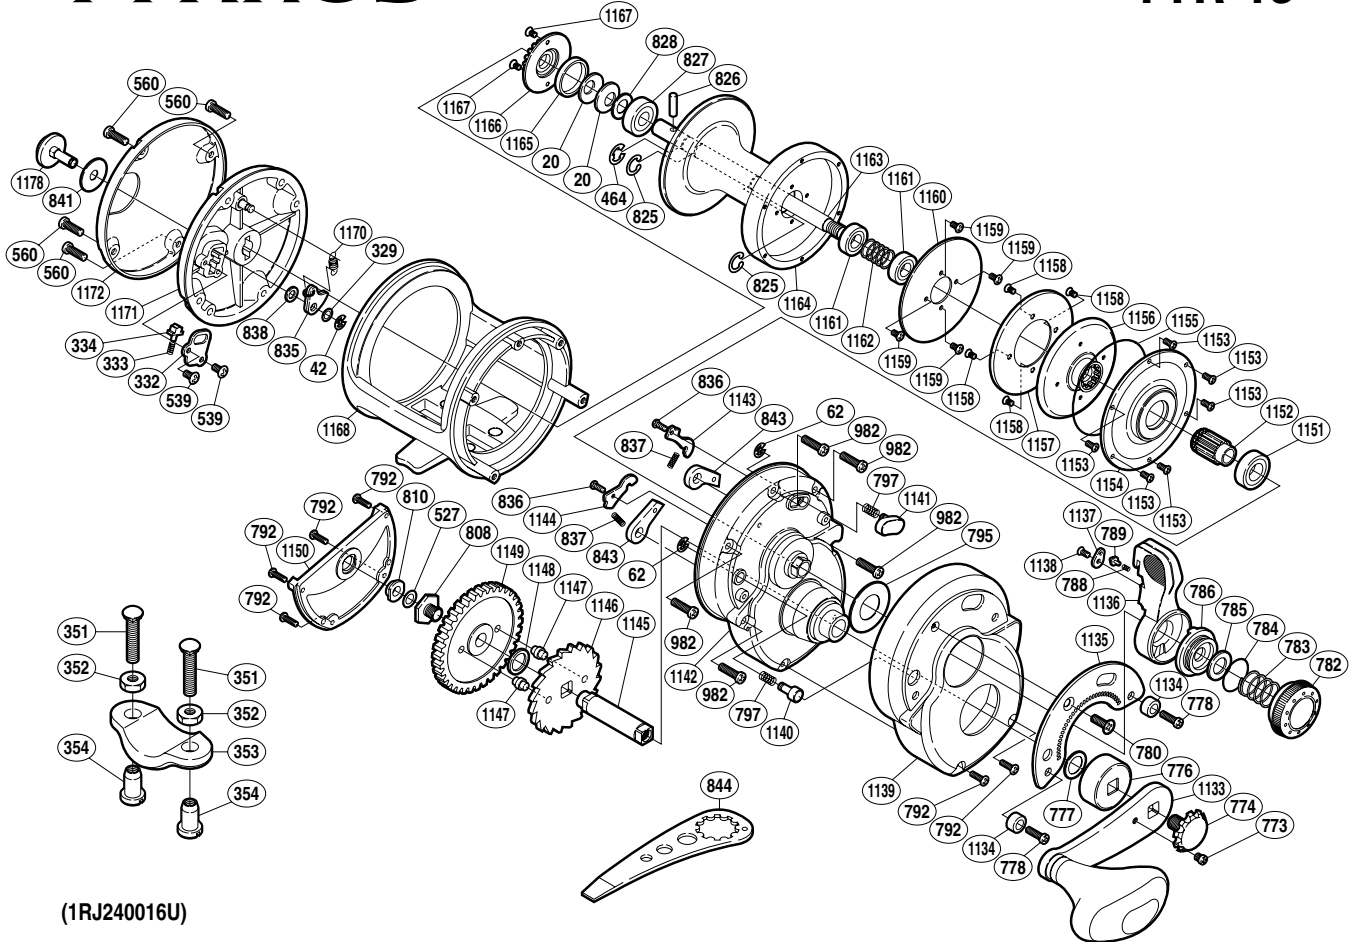

SHIMANO

TYRNOS A-RB

TYR-16

(1RJ240016U)

Part No.	Description	Part No.	Description	Part No.	Description
TGT0020	Coned Disc Spring	TGT0825	C Lock	TGT1151	Ball Bearing
TGT0042	E Lock	TGT0826	Cross Pin	TGT1152	Pinion Gear
TGT0062	E Lock	TGT0827	Ball Bearing	TGT1153	Screw
TGT0329	Spacer	TGT0828	Bearing Thrust Washer	TGT1154	Cooling Shield
TGT0332	Click Spring Retainer	TGT0835	Click Pawl	TGT1155	O Ring
TGT0333	Click Spring	TGT0836	Screw	TGT1156	Pinion Guard
TGT0334	Click Spring Holder	TGT0837	Anti-Reverse Pawl Spring	TGT1157	Drag Plate
TGT0464	E Lock	TGT0838	Spacer	TGT1158	Screw
TGT0527	Spacer	TGT0841	Click Button Spacer	TGT1159	Screw
TGT0539	Screw	TGT0843	Anti-Reverse Pawl	TGT1160	Drag Washer
TGT0560	Screw	TGT0982	Screw	TGT1161	Ball Bearing
TGT0773	Screw	TGT1133	Handle	TGT1162	Pressure Release Spring
TGT0774	Handle Bolt	TGT1134	Screw Shield	TGT1163	Spool Shaft
TGT0776	Gear Shaft Shield	TGT1135	Lever Quadrant	TGT1164	Spool
TGT0777	Gear Shaft Thrust Washer	TGT1136	Drag Control Lever	TGT1165	Click Gear Spacer
TGT0778	Screw	TGT1137	Lever Click Cover	TGT1166	Click Gear
TGT0780	Screw	TGT1138	Screw	TGT1167	Screw
TGT0782	Pre-Program Dial	TGT1139	Right Side Plate Cover	TGT1168	One-Piece Frame
TGT0783	Dial Spring	TGT1140	Free Spool Detent	TGT1170	Click Pawl Spring
TGT0784	O Ring	TGT1141	Strike Stop	TGT1171	Left Side Plate
TGT0785	Drag Cam Washer	TGT1142	Right Side Plate	TGT1172	Left Side Plate Cover
TGT0786	Lever Shaft Body	TGT1143	Anti-Reverse Pawl Keeper A	TGT1178	Click Button
TGT0788	Lever Click Shoe	TGT1144	Anti-Reverse Pawl Keeper B		
TGT0789	Lever Click	TGT1145	Drive Shaft	TGT0351	Rod Clamp Bolt (accessory)
TGT0792	Screw	TGT1146	Anti-Reverse Ratchet	TGT0352	Rod Clamp Nut B (accessory)
TGT0795	Lever Thrust Ring	TGT1147	Anti-Reverse Ratchet Pin	TGT0353	Rod Clamp (accessory)
TGT0797	Pressure Spring	TGT1148	Anti-Reverse Ratchet Spacer	TGT0354	Rod Clamp Nut A (accessory)
TGT0808	Drive Shaft Screw	TGT1149	Drive Gear		
TGT0810	Drive Shaft Bushing	TGT1150	Right Side Seal	TGT0844	Wrench (accessory)