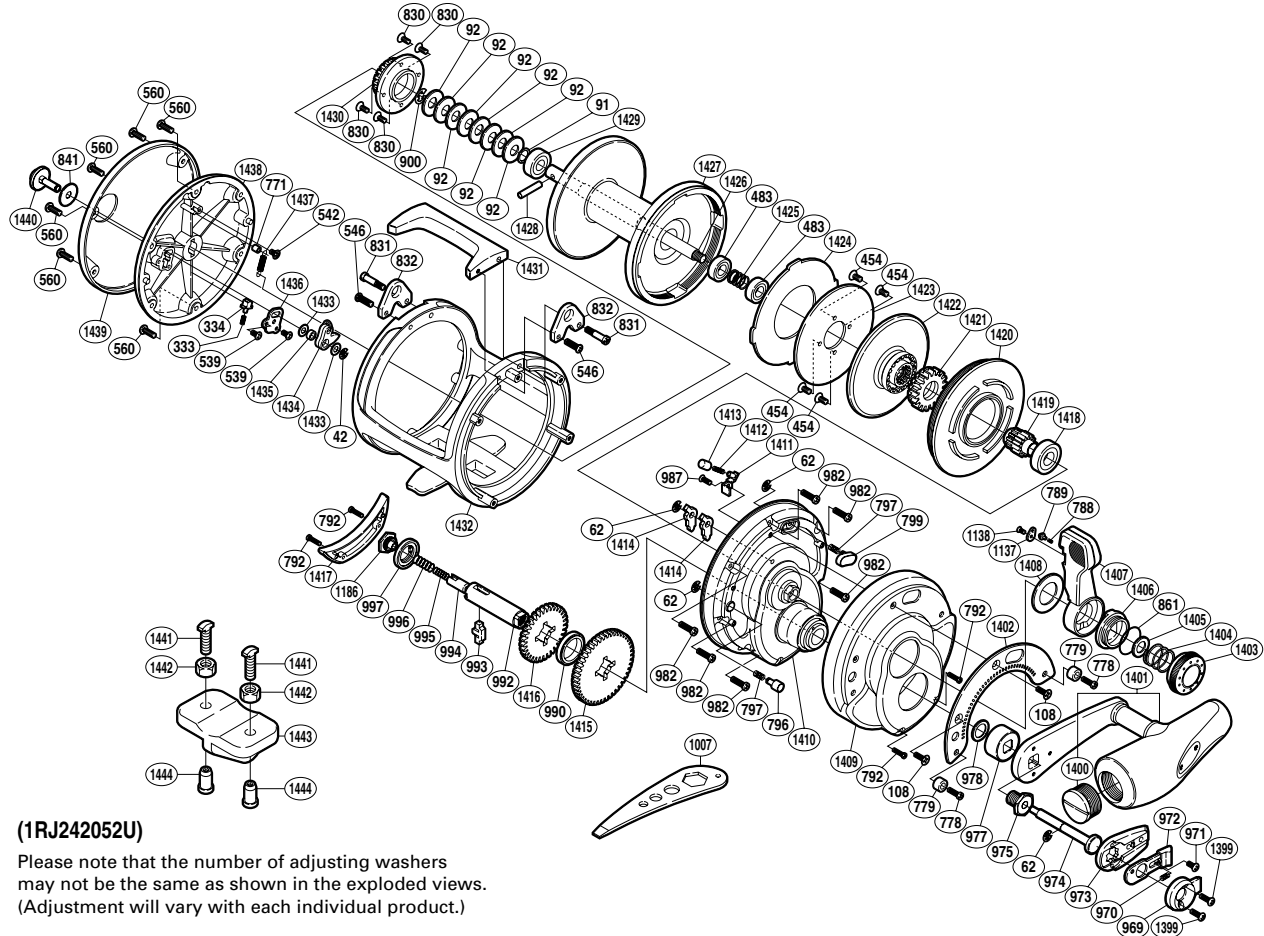

SHIMANO

TYRNOS A-RB

TYR-50II LRS

(1R242052U)

Please note that the number of adjusting washers may not be the same as shown in the exploded views. (Adjustment will vary with each individual product.)

Part No.	Description	Part No.	Description	Part No.	Description
TGT0042	E Lock	TGT0974	Push Low Button Shaft	TGT1416	Drive Gear B
TGT0062	E Lock	TGT0975	Handle Bolt	TGT1417	Right Side Seal
TGT0091	Bearing Thrust Washer	TGT0977	Drive Shaft Shield	TGT1418	Ball Bearing
TGT0092	Coned Disc Spring	TGT0978	Washer	TGT1419	Pinion Gear A
TGT0108	Screw	TGT0982	Screw	TGT1420	Cooling Shield
TGT0333	Click Spring	TGT0987	Screw	TGT1421	Pinion Gear B
TGT0334	Click Spring Holder	TGT0990	Friction Washer	TGT1422	Pinion Guard
TGT0454	Screw	TGT0992	Drive Shaft	TGT1423	Drag Plate
TGT0483	Ball Bearing	TGT0993	Gear Select Cross Bar	TGT1424	Drag Washer
TGT0539	Screw	TGT0994	Cross Bar Stop	TGT1425	Pressure Release Spring
TGT0542	Screw	TGT0995	Drive Shaft Spring B	TGT1426	Main Shaft
TGT0546	Screw	TGT0996	Drive Shaft Spring	TGT1427	Spool
TGT0560	Screw	TGT0997	Friction Washer	TGT1428	Cross Pin
TGT0771	Click Pawl Spring Boss Ring	TGT1137	Lever Click Cover	TGT1429	Ball Bearing
TGT0778	Screw	TGT1138	Screw	TGT1430	Click Gear
TGT0779	Screw Shield	TGT1186	Drive Shaft Screw	TGT1431	Cross Bar
TGT0788	Lever Click Shoe	TGT1399	Screw	TGT1432	One-Piece Frame
TGT0789	Lever Click	TGT1400	Handle Knob Bushing	TGT1433	Spacer
TGT0792	Screw	TGT1401	Handle Assembly	TGT1434	Click Pawl
TGT0796	Free Spool Detent	TGT1402	Lever Quadrant	TGT1435	Click Pawl Bushing
TGT0797	Pressure Spring	TGT1403	Pre-Program Dial	TGT1436	Click Spring Retainer
TGT0799	Strike Stop	TGT1404	Dial Spring	TGT1437	Click Pawl Spring
TGT0830	Screw	TGT1405	Washer	TGT1438	Left Side Plate
TGT0831	Harness Lug Screw	TGT1406	Lever Shaft Body	TGT1439	Left Side Plate Cover
TGT0832	Harness Lug	TGT1407	Drag Control Lever	TGT1440	Click Button
TGT0841	Click Button Spacer	TGT1408	Lever Thrust Washer		
TGT0861	O Ring	TGT1409	Right Side Plate Cover		
TGT0900	E Lock	TGT1410	Right Side Plate	TGT1441	Rod Clamp Bolt (accessory)
TGT0969	Push Button Shield	TGT1411	Guard Against Dog	TGT1442	Rod Clamp Nut B (accessory)
TGT0970	Slide Plate Spring	TGT1412	Dog Spring	TGT1443	Rod Clamp (accessory)
TGT0971	Screw	TGT1413	Dog Spring Guide	TGT1444	Rod Clamp Nut A (accessory)
TGT0972	Slide Plate	TGT1414	Anti-Reverse Pawl		
TGT0973	Handle Bolt Plate	TGT1415	Drive Gear A	TGT1007	Wrench (accessory)